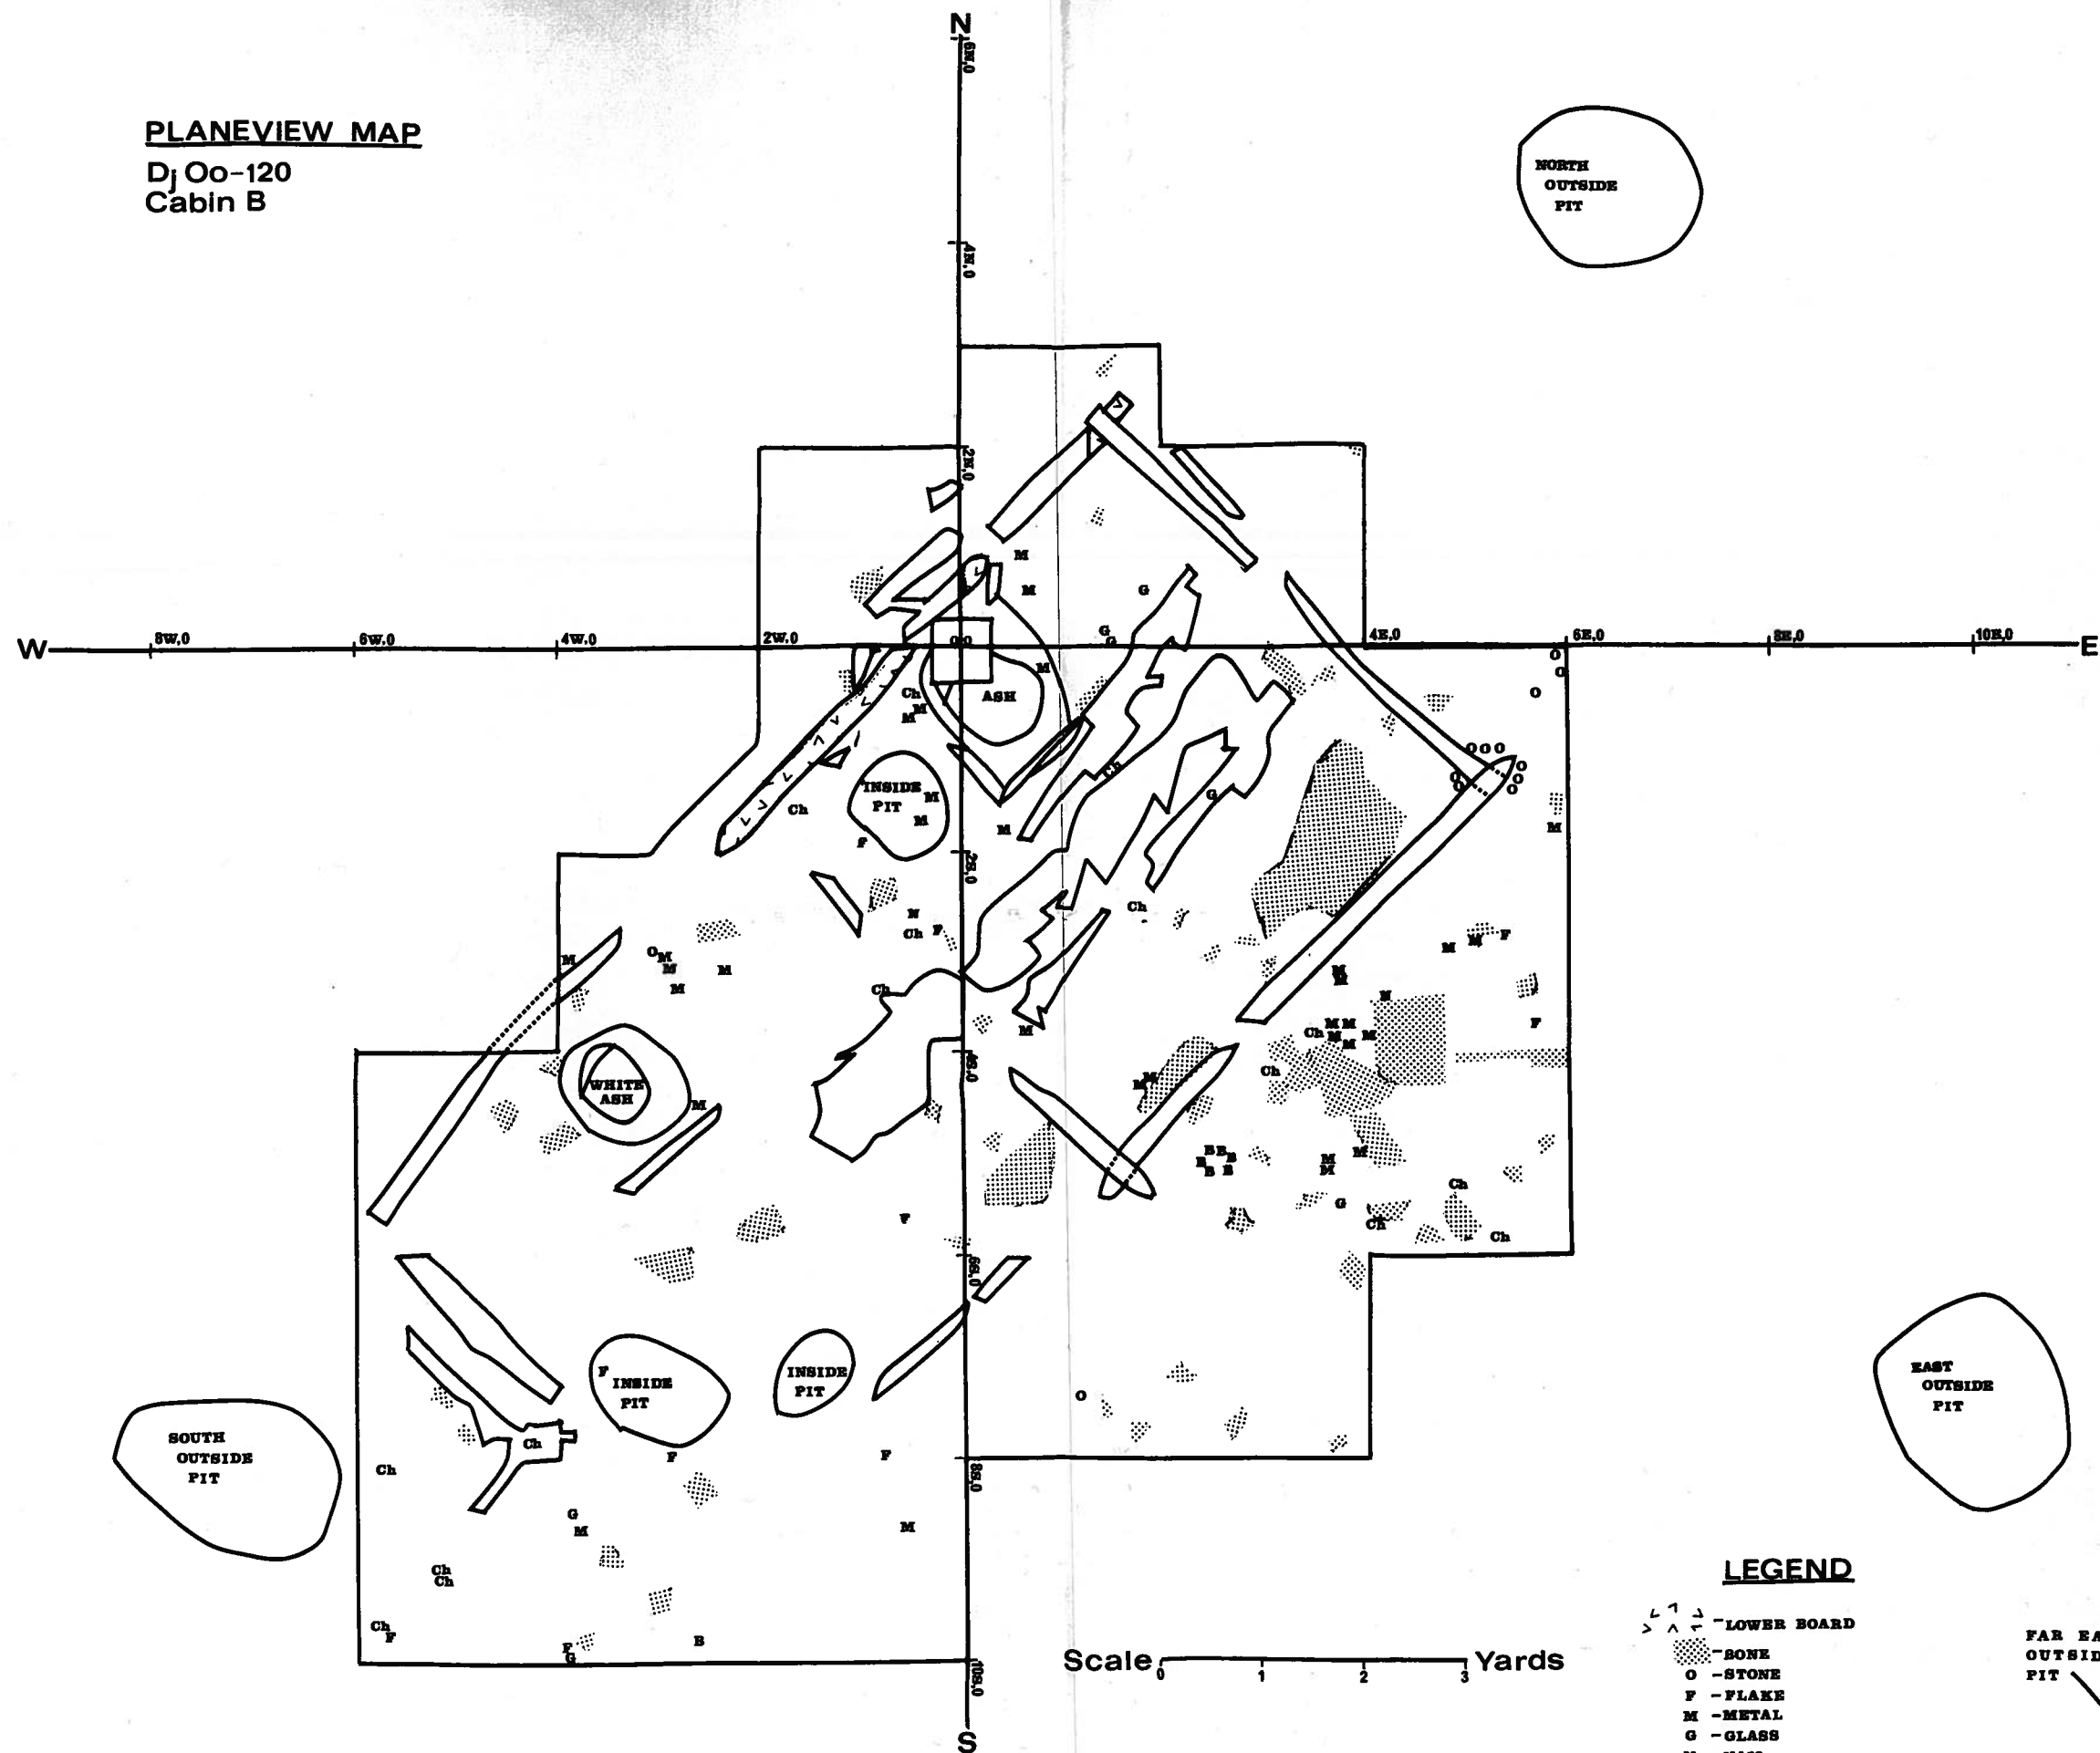

PLANEVIEW MAP

Dj Oo-120
Cabin B

Figure 4.

LEGEND

- LOWER BOARD
- — BONE
- — STONE
- F — FLAKE
- M — METAL
- G — GLASS
- N — NAIL
- Ch — CHINA
- B — RED-BROWN SANDSTONE

FAR EAST
OUTSIDE
PIT